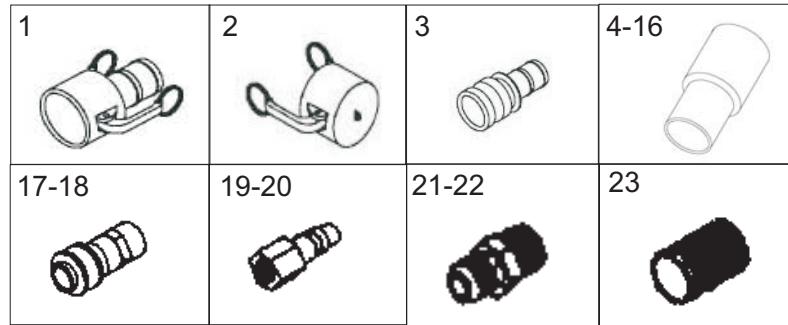

OPTIONAL HOSE ACCESSORIES

1	381097	Camlock Part C, female connector with hose shank, $\varnothing 0.75"$. Aluminum	
	213160	Camlock Part C, female adaptor with hose shank, $\varnothing 1"$. Aluminum	
	381229	Camlock Part C, female adaptor, $\varnothing 1.5"$. Aluminum	
	381233	Camlock Special Part C, $\varnothing 1.5"$ female adaptor with $\varnothing 0.75"$ hose shank. Aluminum	
	381233B	Camlock Special Part C, $\varnothing 1.5"$ female adaptor with $\varnothing 1"$ hose shank. Aluminum	
	500163	Camlock Part C, $\varnothing 2"$, female with $\varnothing 2"$ hose shank. Aluminum	
	500175	Camlock Special Part C, $\varnothing 2"$ female adaptor to $\varnothing 1.5"$ hose shank. Aluminum	
	500338	Camlock Special Part C, $\varnothing 2.5"$ female camlock DC modified to $\varnothing 2"$ tube hose shank. Aluminum	
	635009	Camlock Special Part C, $\varnothing 2.5"$ adaptor with $\varnothing 2"$ hose shank. Aluminum	
	635010	Camlock Part C, female adaptor with hose shank, $\varnothing 2.5"$. Aluminum	
	760020	Camlock Part C, $\varnothing 3"$. Aluminum	
	212457	Camlock Part C, female adaptor with hose shank, $\varnothing 4"$. Aluminum	
	990101	Camlock Special Part C, $\varnothing 4"$ female coupler with $\varnothing 2"$ hose barb. Aluminum	
2	381230	Camlock Part DC (Dust Cap), $\varnothing 1.5"$. Aluminum	
	211114	Camlock Part DC (Dust Cap), latched, $\varnothing 2"$. Aluminum	
	635008	Camlock Part DC (Dust Cap), $\varnothing 2.5"$. Aluminum	
	212455	Camlock Part DC (Dust Cap), $\varnothing 4"$. Aluminum	
3	213162	Camlock Part E (for extensions), male adaptor with hose shank, $\varnothing 1"$. Aluminum	
	381326	Camlock Part E (for extensions), $\varnothing 1.5"$. Aluminum	
	500343	Camlock Part E (for extensions), $\varnothing 2"$ male camlock with $\varnothing 2"$ hose shank. Aluminum	
4	250012	Hose Cuff, static conductive. $\varnothing 1"$. Black	
5	250014	Expander Hose Cuff, static conductive. $\varnothing 1"$ to $\varnothing 1.5"$. Black	
6	323324A	Hose Cuff. $\varnothing 1.25"$. Grey PVC	
7	323324B	Hose Cuff. $\varnothing 1.25"$. Beige	
8	323325A	Hose Cuff Expander. $\varnothing 1.25"$ to $\varnothing 1.5"$. Grey	
9	323325B	Hose Cuff Expander. $\varnothing 1.25"$ to $\varnothing 1.5"$. Beige	
10	323432	Hose Cuff, static conductive. $\varnothing 1.25"$. Black	
11	323434	Expander Hose Cuff, static conductive. $\varnothing 1.25"$ to $\varnothing 1.5"$. Black	
12	383435	Expander Hose Cuff, static conductive. $\varnothing 1.5"$ to $\varnothing 2"$. Black	
13	383436	Hose Cuff, static conductive. $\varnothing 1.5"$. Black	
14	383437	Swivel Hose Cuff, static conductive. $\varnothing 1.5"$. Black	
15	500166	Hose Cuff Reducer. $\varnothing 2"$ to $\varnothing 1.5"$. Grey	
16	500536	Hose Cuff, static conductive. $\varnothing 2"$. Black	
17	211033B	Female Quick Disconnect with $\varnothing 0.5"$ female thread. $\varnothing 0.5"$. Brass	
18	211034B	Female Quick Disconnect with $\varnothing 1"$ female thread. $\varnothing 1"$. Brass	
19	211033A	Male Quick Disconnect with $\varnothing 0.5"$ female thread. $\varnothing 0.5"$. Brass	
20	211034	Male Quick Disconnect with $\varnothing 1"$ female thread. $\varnothing 1"$. Brass	
21	211788	Adaptor with hose barb and male threads. $\varnothing 0.5"$. Brass	
22	213971	Fitting. $\varnothing 1"$ NPT x $\varnothing 1"$ hose barb. Brass	
23	211095C	Hex Nipple. $\varnothing 0.5"$ NPT. Brass.