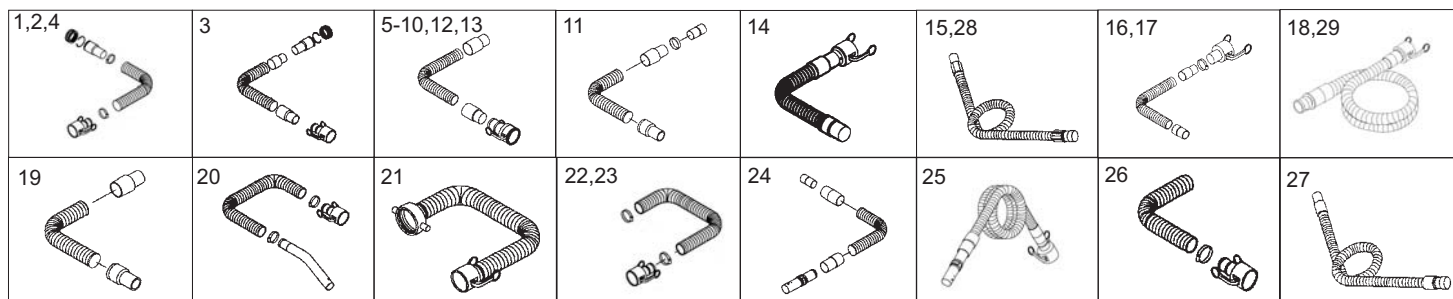

OPTIONAL HOSE ASSEMBLIES

1	381427	Clear Urethane Suction Hose, SD*, with stainless steel female camlock and stainless steel female screw type. $\phi 1.5'' \times 12.5'$. For model CD-1500 series
2	381427B	Clear Urethane Suction Hose Assembly, SD*, with $\phi 1.5''$ stainless steel female screw type connector for $\phi 1.5''$ accessories and stainless steel female camlock for $\phi 2''$ intake. $\phi 1.5'' \times 12.5'$. For models CD-2600 CR, CD-3000 series
3	381430	Clear Urethane Suction Hose Assembly, SD*, with $\phi 1.5''$ female camlock and female screw type. $\phi 1.5'' \times 12.5'$. For models 2D-11 DT MRP, 2D-14 (4W), BL-20 (DT) MFS, CS-11 (DT) MRP, CS-14 (4W) and CS-27 (TC)
4	381430B	Clear Urethane Suction Hose Assembly, SD*, for $\phi 2''$ camlock intake. $\phi 1.5'' \times 12.5'$. For models 4D-14 (4W) and 4D-27 (TC)
5	381432	Clear Urethane Suction Hose Assembly, SD*, for $\phi 1.5''$ camlock intake. $\phi 1.5'' \times 25'$
6	381432B	Clear Urethane Suction Hose Assembly, SD*, for $\phi 2''$ camlock intake. $\phi 1.5'' \times 25'$
7	500395	Clear Urethane Suction Hose Assembly, SD*, for $\phi 2''$ camlock intake. $\phi 2'' \times 12.5'$
8	500395B	Clear Urethane Suction Hose Assembly, SD*, with $\phi 2''$ female camlock and $\phi 2''$ hose cuff. $\phi 2'' \times 12.5'$. For models CD-5000 series and 4D-11 (DT) MRP
9	500397	Clear Urethane Suction Hose Assembly, SD*, for $\phi 2''$ camlock intake. $\phi 2'' \times 25'$
10	381137A	Crushproof Suction Hose with regular hose cuff. $\phi 1.5'' \times 10'$. For models 2D-15 Hospital, 2D-15 (TC), 2D-16 (TC), 2D-25 (TC), CS-15 (TC) RE and CS-25 (TC) RE
11	381137B	Crushproof Suction Hose with swivel hose cuff. $\phi 1.5'' \times 10'$. For models B-4 DS, B-7 DS, B-8, CS-4 RE, CS-7 RE and CS-8 RE
12	381137D	Crushproof Suction Hose Assembly. $\phi 1.5'' \times 10'$. For model AV-20 DT (MFS) HEPA
13	381137G	PVC Crushproof Hose Assembly for $\phi 2''$ camlock intake. $\phi 1.5'' \times 10'$. For model 2D-20 (DT) & AV-20 (DT)
14	381138G	Crushproof Suction Hose with regular hose cuff. $\phi 1.5'' \times 15'$. For model CS-55 Single Venturi
15	381475	Crushproof Suction Hose Assembly. 8'. For models AS-400 and AS-400 MR
16	383440	Crushproof Suction Hose Assembly, static conductive. For general purposes. Not recommended for conductive dusts. $\phi 1.5'' \times 10'$. For model AVSD-20 DT (MFS) HEPA
17	383440B	Crushproof Suction Hose Assembly (no wire), static conductive, for $\phi 2''$ camlock intake. $\phi 1.5'' \times 10'$. For model AVSD-35 (STD)
18	500131	Crushproof Suction Hose for use with $\phi 2''$ camlock intake. $\phi 2'' \times 15'$. For models 4D-25 (TC), 4D-57 (TC), ECO-55 (4W), CS-55 Twin Venturi and 2D/CS-22 MR NUC HEPA
19	381140CB	Crushproof Suction Hose Assembly. $\phi 1.5'' \times 20'$. For models CS-30 (CB) and CS-55 (CB)
20	323471	Foodgrade Suction Hose. Made of crystal clear PVC with stainless steel ends. Smooth interior and exterior allows for easy decontamination. Complies with FDA requirements (CFR Title 21 parts 170-199) and USDA chemically acceptable for food grade applications. $\phi 1.25'' \times 15'$. For model 2D-15 Decom SS
21	381390B	Foodgrade Suction Hose Assembly with $\phi 1.5''$ stainless steel female screw type connector for $\phi 1.5''$ accessories and stainless steel female camlock for $\phi 2''$ suction intake. Made of crystal clear PVC with smooth interior and exterior. Meets FDA requirements. $\phi 1.5'' \times 10'$. For model CS-3000 series.
22	381387	Vinylife Connection/Suction Hose with $\phi 1.5''$ female camlock on one end. To connect vacuum cleaner to processing equipment. $\phi 1.5'' \times 6'$. For models CD-1500 series, CD-2600 CR and CD-3000 series
23	500381	Vinylife Connection/Suction Hose with $\phi 2''$ female camlock on one end. To connect vacuum cleaner to processing equipment. $\phi 2'' \times 6'$. For models CD-2600 CR and CD-5000 series
24	323303	PVC Suction Hose with straight connector. Assembled with stainless steel ends. $\phi 1.25'' \times 10'$. For Model B-4 DS Static Free
25	323540	PVC Suction Hose Assembly with straight handle and camlock. Stainless steel. $\phi 1.25'' \times 10'$. For model CD-1500 series
26	381093	PVC Drain Hose. $\phi 0.75'' \times 5'$
27	323500	Suction Hose. 8'. For model AS-5
28	381560	Suction Hose. $\phi 1.5'' \times 8'$. For model AV-35 (STD)
29	381560B	Econo Suction Hose Assembly. For use with $\phi 2''$ camlock inlet. $\phi 1.5'' \times 8'$